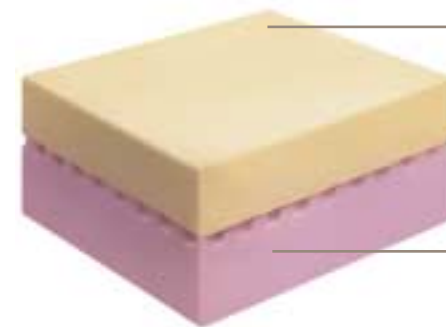

Supported by science.

Ordinary visco 'memory' mattresses can take some time to warm up, feel quite hard when you first lie down and put up resistance when you move in your sleep - a problem for people who prefer a cooler bedroom temperature.

Not with Mirrorform, thanks to two scientifically designed layers that work together to achieve optimum performance, shaping more quickly as the sleeper moves.