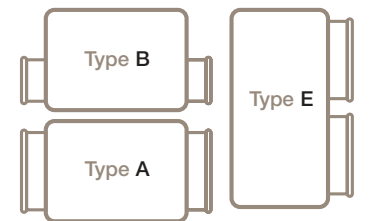

Also available with drawers.

Headboards

The headboard collection features three stylish designs which are available in the following widths: 75cm, 90cm, 135cm, 150cm and 180cm. Each headboard is available in a choice of two fabric options, Suede (in Chocolate or Natural) or Bouclé (in Beige only).

Neptune headboard in Chocolate Suede finish.

Trio headboard in Beige Bouclé finish.

Monaco headboard in Natural Suede finish.

Multi-drawer options

Multi-drawer options are available on Mirrorform beds (see specification table). Because these models are produced as split bases i.e. two halves, Type A and B can be combined to give a drawer option that suits your needs e.g. Type AA, Type BA. Type E (single) and Type EE (super king-size) options are also available. Multi-drawer options are not available on adjustable models.

Therapeutic pillows

Made from the same unique pressure relieving material as the mattresses, Mirrorform pillows mould to the shape of your head and neck to ensure proper support for your neck and spine. These also feature Sealy's unique air dispersion channels which act as a ventilation system for a more comfortable night's sleep.